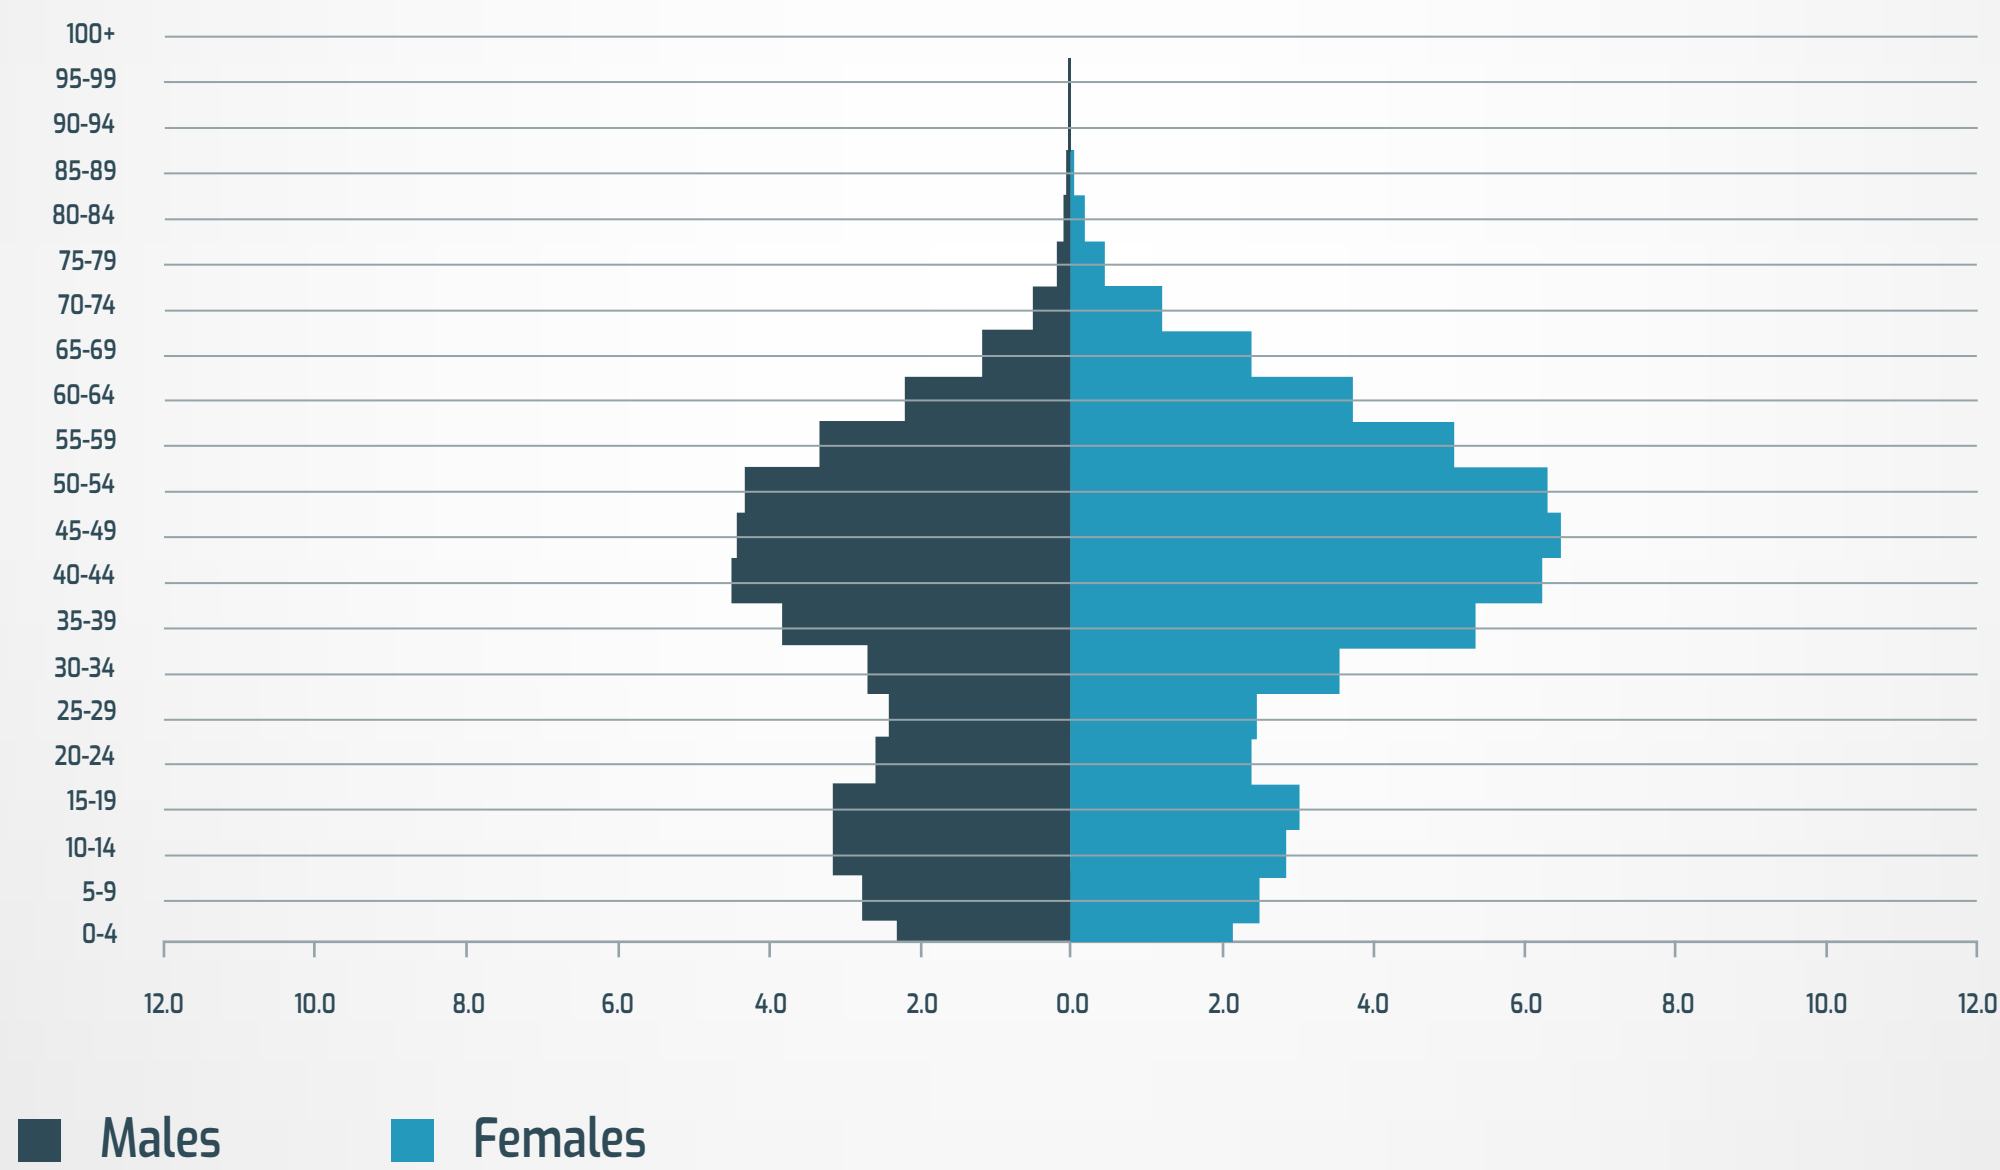

FILIPINO POPULATION IN ITALY

2019 PICTURE

DEMOGRAPHIC PICTURE

RESIDENTS

157,659

3.1 FILIPINOS PER 100
FOREIGNERS SURVEYED

5,039,637 TOTAL
RESIDENT FOREIGNERS

MEN
43.5%

WOMEN
56.5%

MINORS
19.9%

AGE PYRAMID

AVERAGE AGE **38.0 YEARS OLD**

2019-2001 VARIATION

+192.0%

THE FILIPINOS-FOREIGNERS DYNAMICS OF COMPOSITION

2019

157,659

5,039,637

2011

129,015

4,027,627

2001

53,994

1,334,889

■ Filipinos ■ Foreigners

GEOGRAPHIC PICTURE

DISTRIBUTION

5,039,637
TOTAL RESIDENT
FOREIGNERS

NORTH WEST ITALY

40.0%

SOUTHERN ITALY

5.6%